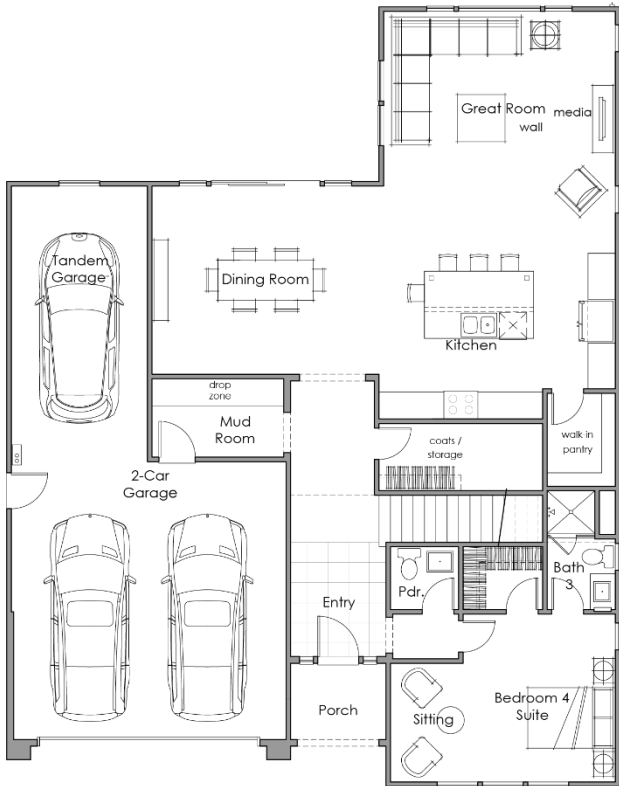

**NEW PLAN AVAILABLE AT**

## THE LASSEN: HOMESITE 25

**\$550,000**

2,786 sq. ft. | 4 bedrooms | 3.5 baths | 3 car garage

**Some included features:**

- Luxury Vinyl Plank Flooring throughout
- White Painted Shaker Cabinets with brushed nickel bar pulls
- White Quartz Counters
- Subway tile back splash
- Stainless Steel Appliance Package
- Two-Tone Paint Scheme
- Whole House Fan