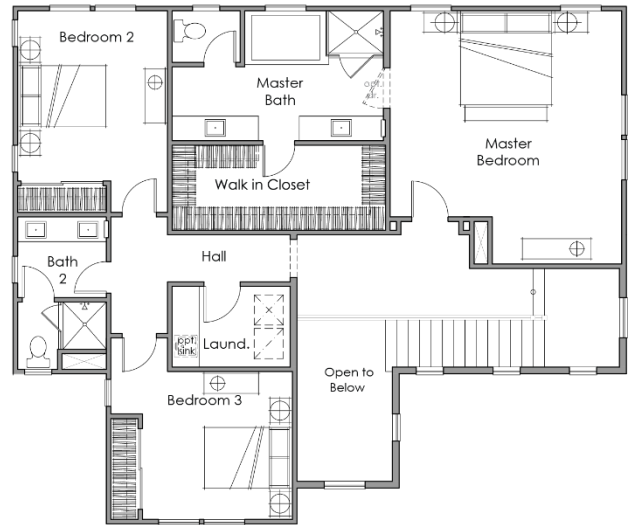

**NEW PLAN AVAILABLE AT**

## THE LASSEN: HOMESITE 25

**\$550,000**

2,786 sq. ft. | 4 bedrooms | 3.5 baths | 3 car garage

**Some included features:**

- Luxury Vinyl Plank Flooring throughout
- White Painted Shaker Cabinets with brushed nickel bar pulls
- White Quartz Counters
- Subway tile back splash
- Stainless Steel Appliance Package
- Two-Tone Paint Scheme
- Whole House Fan