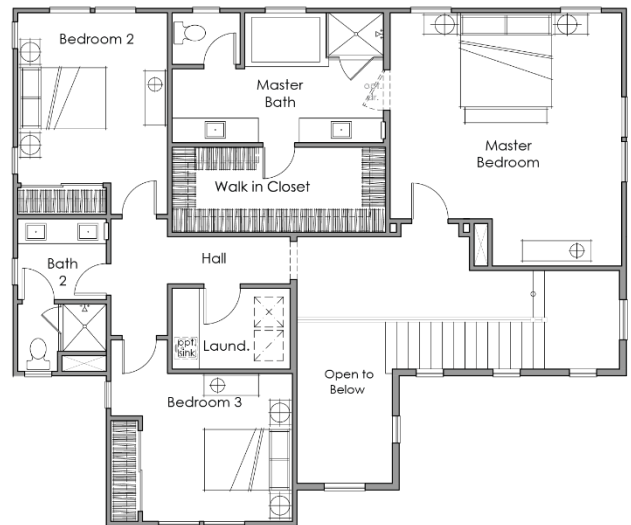

**NEW PLAN AVAILABLE AT**

## THE LASSEN: HOMESITE 25

**\$550,000**

2,786 sq. ft. | 4 bedrooms | 3.5 baths | 3 car garage

**Some included features:**

- Luxury Vinyl Plank Flooring throughout
- White Painted Shaker Cabinets with brushed nickel bar pulls
- White Quartz Counters
- Subway tile back splash
- Stainless Steel Appliance Package
- Two-Tone Paint Scheme
- Whole House Fan