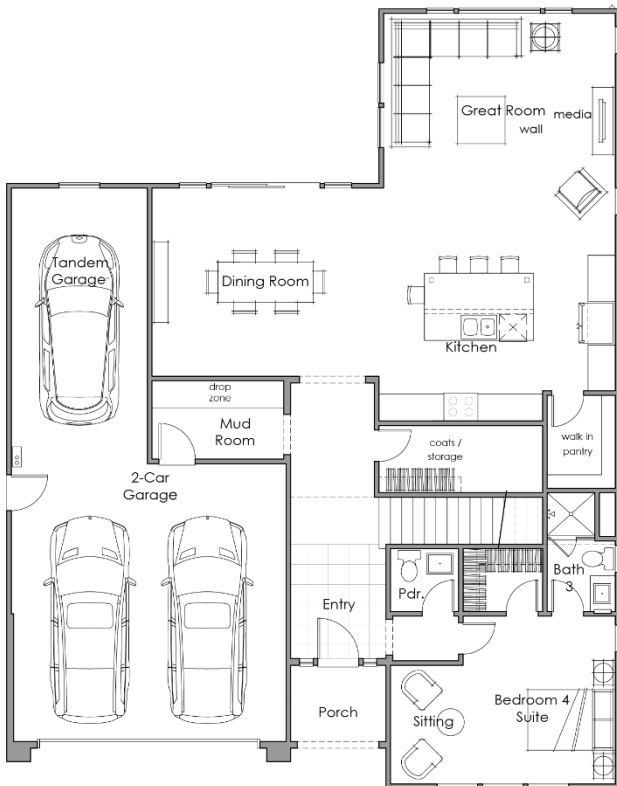

**NEW PLAN AVAILABLE AT**

## THE LASSEN: HOMESITE 25

**\$550,000**

2,786 sq. ft. | 4 bedrooms | 3.5 baths | 3 car garage

**Some included features:**

- Luxury Vinyl Plank Flooring throughout
- White Painted Shaker Cabinets with brushed nickel bar pulls
- White Quartz Counters
- Subway tile back splash
- Stainless Steel Appliance Package
- Two-Tone Paint Scheme
- Whole House Fan