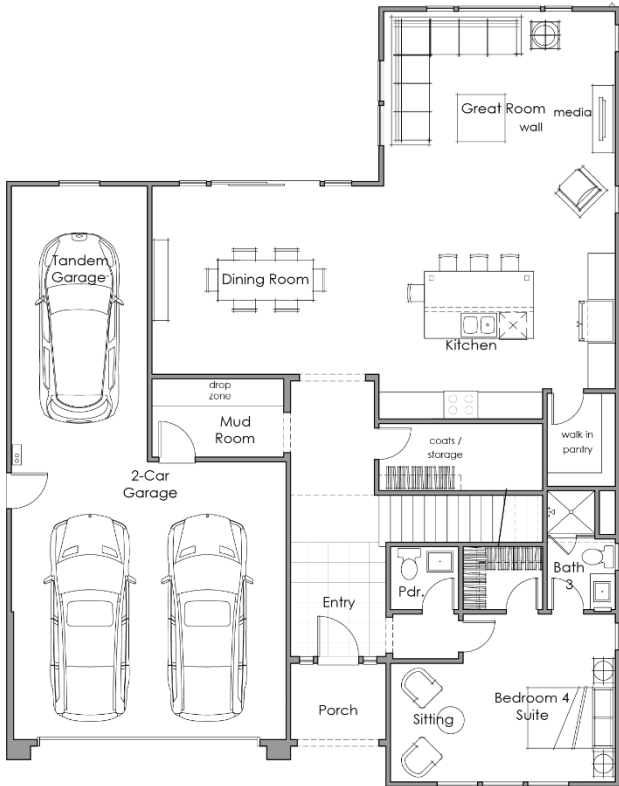

**NEW PLAN AVAILABLE AT**

## THE LASSEN: HOMESITE 25

**\$549,000**

2,786 sq. ft. | 4 bedrooms | 3.5 baths | 3 car garage

**Some included features:**

- Luxury Vinyl Plank Flooring throughout
- White Painted Shaker Cabinets with brushed nickel bar pulls
- White Quartz Counters
- Subway tile back splash
- Stainless Steel Appliance Package
- Two-Tone Paint Scheme
- Whole House Fan