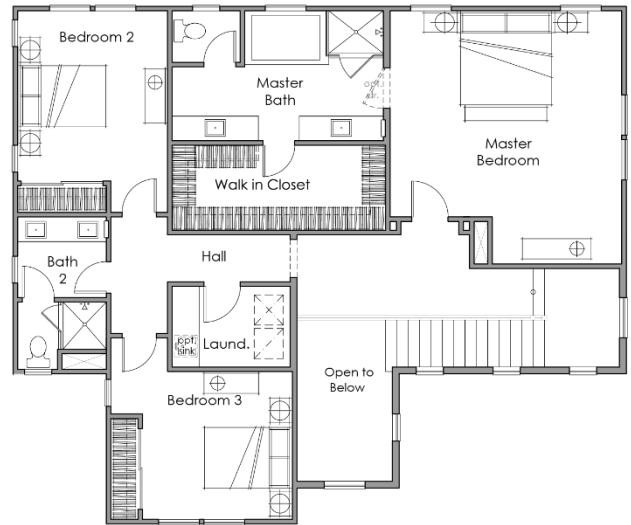

**NEW PLAN AVAILABLE AT**

## THE LASSEN: HOMESITE 25

**\$549,000**

2,786 sq. ft. | 4 bedrooms | 3.5 baths | 3 car garage

**Some included features:**

- Luxury Vinyl Plank Flooring throughout
- White Painted Shaker Cabinets with brushed nickel bar pulls
- White Quartz Counters
- Subway tile back splash
- Stainless Steel Appliance Package
- Two-Tone Paint Scheme
- Whole House Fan